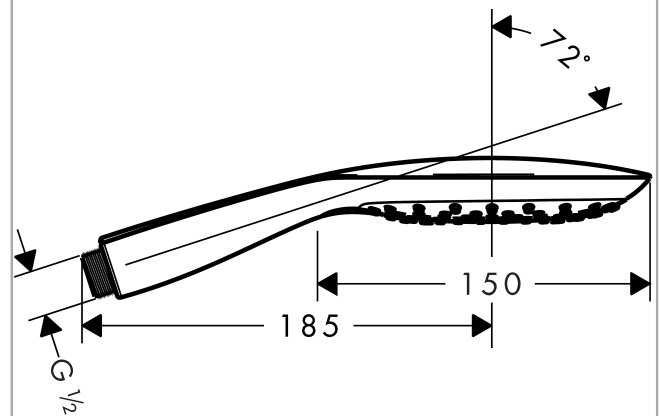

Raindance Select

Raindance Select E 150 3jet EcoSmart hand shower

Surfaces: **chrome** Art. no. : **26551000**

Description

product features

- hand shower with 2-shell construction
- shower head size: 150 mm
- Select button to comfortably switch between spray modes
- spray type: RainAir, CaresseAir, Mix
- operating pressure: min. 1 bar / max. 6 bar
- with internal water conduction
- rinseable dirt filter
- Connection thread 1/2"
- WRAS 1205089

Article Details

Price excl. VAT

£ 82.25

Technology

Certificates

Product image

Scale drawing

Flowchart